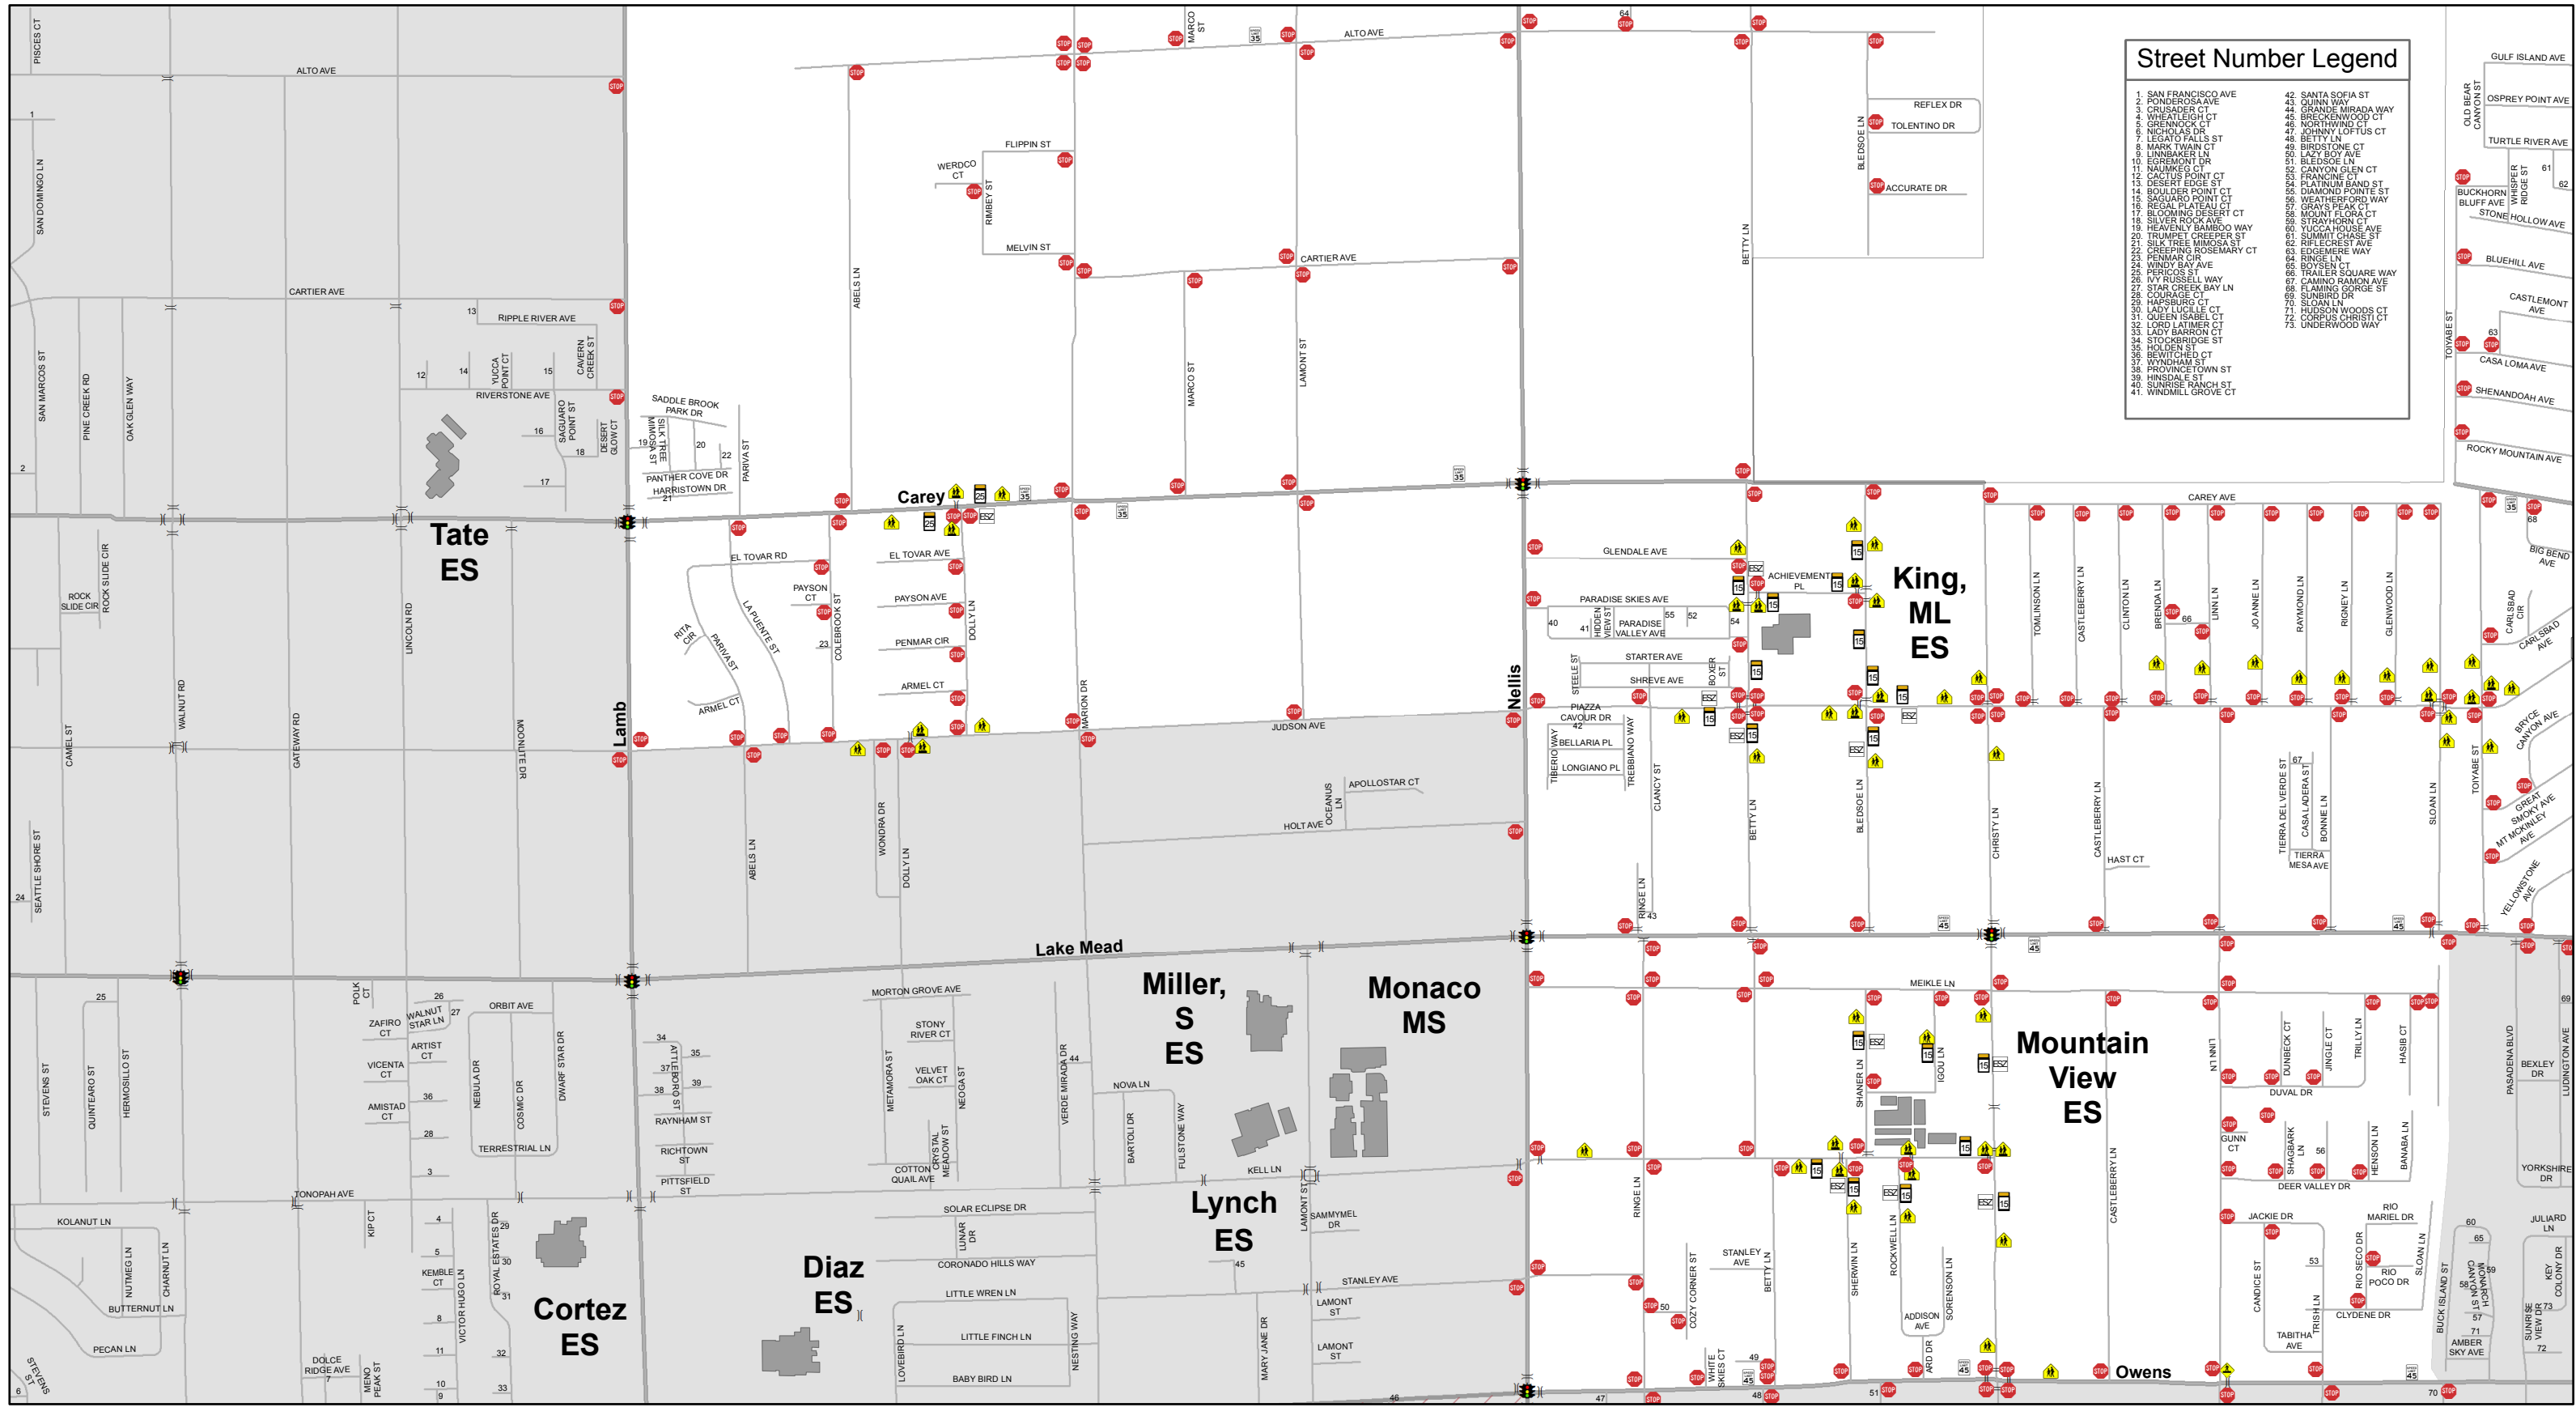

**DISCLAIMER:**

This map is provided to assist parents/guardians and students in the selection of a walking/bicycling route to and from school. The location of traffic control devices and roadway conditions will change, so parents/guardians must continually review the route with their child/children. This information is provided for information purposes only. Nothing herein is warranted by Clark County, and no liability is assumed by Clark County or the Clark County School District for the information provided, including but not limited to the accuracy of the data shown herein. Speed limits are 25 mph unless otherwise noted.

**Street Number Legend**

1 SAN FRANCISCO AVE	42 SANTA SOFIA ST
2 PONDEROSA AVE	43 SUNN WAY
3 CRUSADER CT	44 GRANDE MIRADA WAY
4 WHEATLEIGH CT	45 BRECKENWOOD CT
5 GREENNOCK CT	46 NORTHWIND CT
6 NICHOLAS DR	47 JOHNNY LOFTUS CT
7 LEGATO FALLS ST	48 BETTY LN
8 MARK TWAIN CT	49 BIRDSTONE CT
9 LINNBAKER LN	50 LACY BOY AVE
10 EGREMONT DR	51 BLEDSOE LN
11 WALNUT ST	52 SANYON GLEN CT
12 CACTUS POINT CT	53 FRANCINE CT
13 DESERT EDGE ST	54 PLATINUM BAND ST
14 BOULDER POINT CT	55 DIAMOND POINT CT
15 REGAL PLATEAU CT	56 WEATHERFOOT WAY
16 BLOOMING DESERT CT	57 MOUNT FLORA CT
17 SILVER ROCK AVE	58 STRAYHORN CT
18 HEAVENLY BAMBOO WAY	59 YUCCA HOUSE AVE
19 TRUMPET CREEPER ST	60 SUMMIT CHASE ST
20 SILK TREE MINOASA ST	61 RIFLECREST AVE
21 CREEPING ROSEMARY CT	62 EDGEMERE WAY
22 PENMAR CIR	63 RINGE LN
23 WINDY BAY AVE	64 BOYSENM CT
24 PERICOS ST	65 TRAILER SQUARE WAY
25 MY RUSSELL WAY	66 CAMINO RAMON AVE
26 STAR CREEK BAY LN	67 FLAMING GORGE ST
27 COURAGE CT	68 SLOAN LN
28 HAPSBURG CT	69 SUNBIRD DR
29 LADY LUCILLE CT	70 HUDSON WOODS CT
30 QUEEN ISABEL CT	71 CHERYL CHRISTI CT
31 LORD LATIMER CT	72 UNDERWOOD WAY
32 STOCKBRIDGE ST	
33 HOLLEN ST	
34 BEWITCHED CT	
35 WYNDHAM ST	
36 PROVINCE TOWN ST	
37 HINSDALE ST	
38 SUNRISE RANCH ST	
41 WINDMILL GROVE CT	